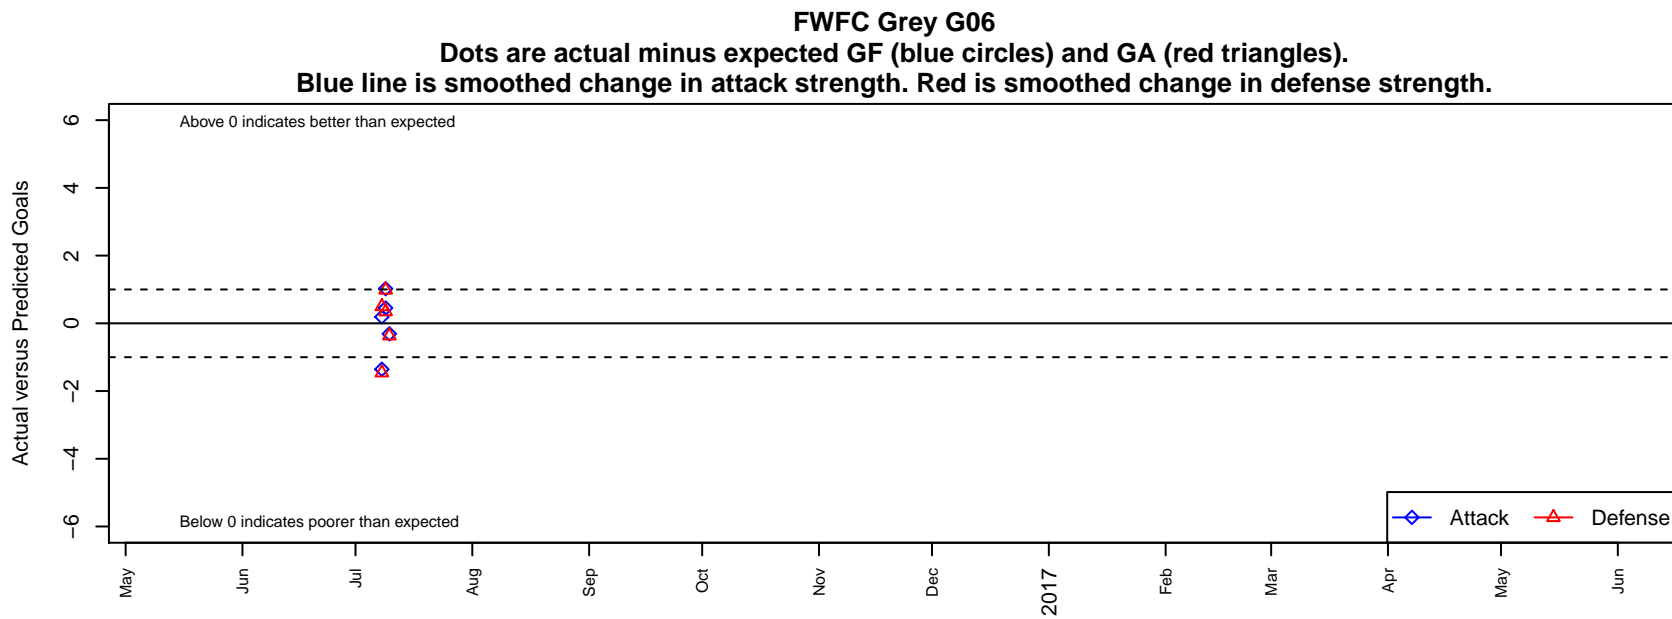

# FWFC Grey G06

Federal Way FC  
Federal Way, WA  
G06 total strength=508  
attack=0.27 defense=0.48

alt names used:  
FWFC G06 Grey

Venues played:  
2016 KCC GU11

<b>date</b>	<b>home</b>		<b>away</b>		<b>venue</b>	<b>pred.home</b>	<b>pred.away</b>
2016-07-10	Eastside FC Blue G06	1	FWFC Grey G06	1	2016 KCC GU11	0.63	1.31
2016-07-09	FWFC Grey G06	2	Crossfire Premier C G06	0	2016 KCC GU11	0.98	0.99
2016-07-09	Southlake Select Red G06	0	FWFC Grey G06	4	2016 KCC GU11	0.35	3.55
2016-07-08	FWFC Grey G06	0	West Seattle En Fuego G06	0	2016 KCC GU11	1.36	0.50
2016-07-08	West Narrows FC Blue G06	2	FWFC Grey G06	2	2016 KCC GU11	0.54	1.81